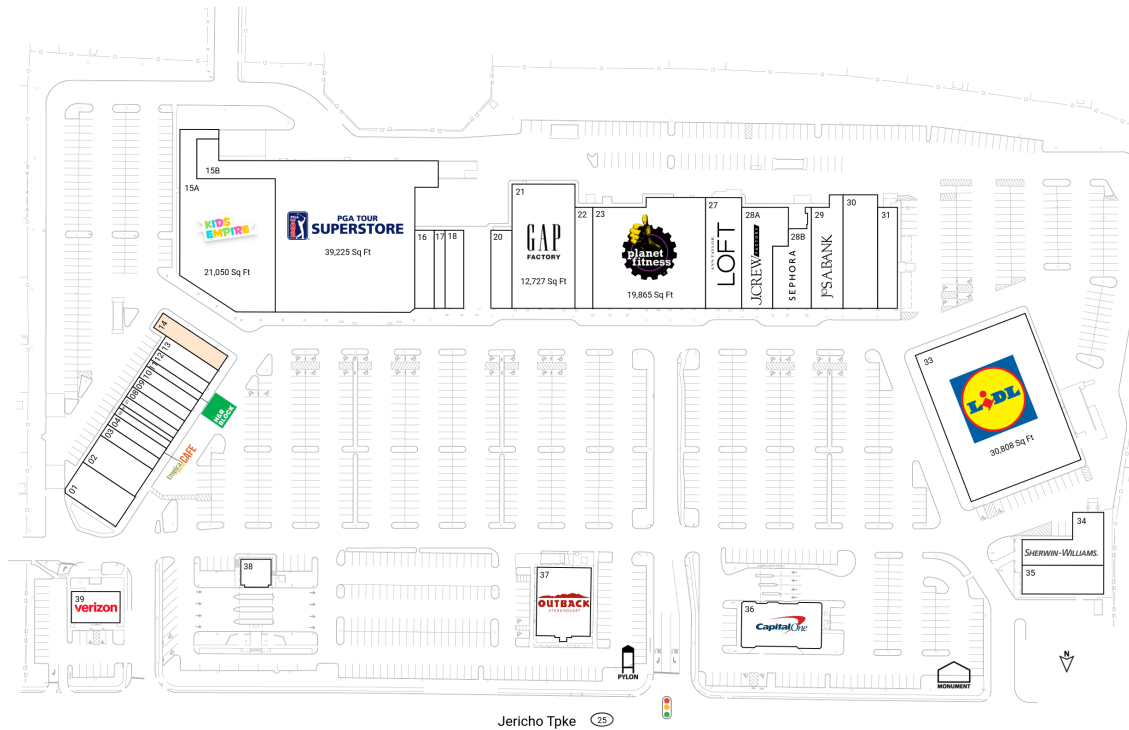

# Mayfair Shopping Center

10-2020 Jericho Turnpike | Commack, NY 11725

Suffolk New York-Newark-Jersey City, NY-NJ 221,010 Sq Ft

40.8441, -73.2725

## Available Spaces

14 2,000 Sq Ft

## Current Tenants

Space size listed in square feet

01	Meet Izakaya Ramen Bar	3,749	17	Original Brooklyn Pizza	1,400
02	Bagel Toastery	3,320	18	M Nail and Lash Bar	5,910
03	Champions Martial Arts	1,320	20	Music & Art Center	2,500
04	Tropical Smoothie Cafe	1,280	21	Gap Factory Store	12,727
05	Queen Bee Nails	800	22	My Gym Children's Fitness Cent	2,971
06	Exel Shoe Repair, Inc.	500	23	Planet Fitness	19,865
07	Special Touch Cleaners	890	27	LOFT	5,700
08	D'Ore Jewelry	1,200	28A	J.Crew Factory	6,897
09	Mimi's Coffee & Bubble Tea	1,200	28B	Sephora	4,786
10	Mr. Cheapo's Record Exchange	1,360	29	Jos. A. Bank Clothiers	5,064
11	H&R Block	800	30	JBBQ Wok & Dumpling	6,507
12	The Crushed Olive	1,280	31	Prato 850	3,380
13	Mayfair Barber	960	33	Lidl	30,808
15A	Kids Empire	21,050	34	Sherwin-Williams	4,975
15B	PGA Tour Superstore	39,225	35	New Commack Liquors	3,894
16	Northwell Go Health	2,500	36	Capital One	5,500
			37	Outback Steakhouse	6,192
			38	M&T Bank	6,000
			39	Verizon Wireless	2,500